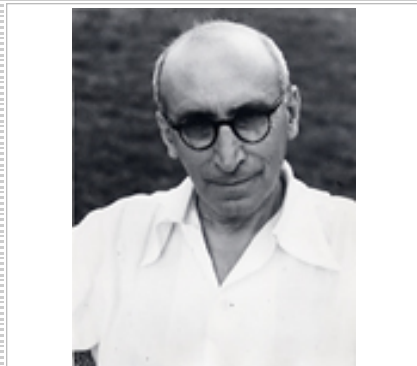

full name Iltis, Hugo

Birthdate 11 April 1882

Birthplace Brno, Moravia,

Deathdate 22 June 1952

Deathplace Fredericksburg,

Portrait # 1

Date of Photo ca. 1948

location of photo

photographer Iltis, Hugh H.

copyright restrictions

item type b/w negative with print

item size

additional subjects

notes

Neg: 2 x 3. On HI's ACL web page, as of July 2005. Ref: HBL Biog. files.